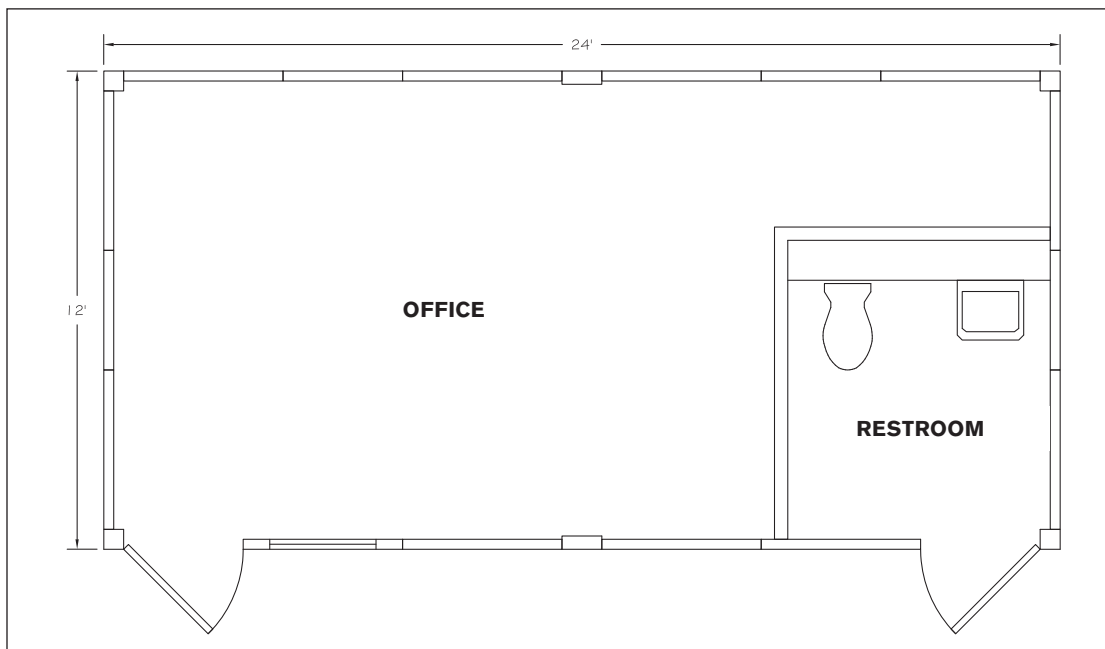

# 12' X 24' OFFICE & RESTROOM CUBE

**Your office, anywhere**

Ideal for remote environments, this 12' x 24' Office Cube includes a built-in restroom so that it can be used as a standalone unit.

***XTREME CUBES***<sup>™</sup>

## STANDARD FEATURES

- 12'w x 24'l x 10'h space frame with built-in fork pockets
- Imron polyurethane paint - Xtreme white
- 3" x 11' x 9' steel wall panels (4)
- 3" x 11' x 9' steel wall panels with 3' x 7' steel man door (2)
- 32" x 24" window
- Exterior single-phase load center and breakers
- 8' interior LED lights (2)
- 4' interior LED light
- Incandescent light fixture
- Emergency ballasts (2)
- Light switches (3)
- Exterior lights (2)
- Duplex outlets (7)
- 2-port data jacks (run to J-box) (2)
- 1.5-ton wall-mount heat pump HVAC with ductwork
- Exhaust fan
- Wall-mount toilet
- Lavatory
- Instant hot water heater
- Set of three ADA grab bars
- 1-1/8" CDX plywood flooring with 0.05" HDPE laminate
- Utilite wall paneling
- R-21 spray foam insulation in walls
- R-28 spray foam Insulation in floor
- R-35 spray foam Insulation in roof
- All plumbing parts and labor

## ABOUT XTREME CUBES

- Welded structural steel tube frame enhances the Cube's overall strength and increases options for customization.
- The standard Cube height is 10'. Cube lengths and widths are available in increments of 8', 10' and 12'.
- Modular wall panels can be easily customized with doors, windows, and other options.
- Premium components are utilized inside and out for durability and long life.
- Each Cube is engineered to your specific location conditions to withstand snow load, wind load and seismic events.
- Utility connections are preconfigured for a convenient and simple installation.
- Installation is quick and simple. When delivered, Cubes can be set in position, connected to site utilities and ready to use immediately.