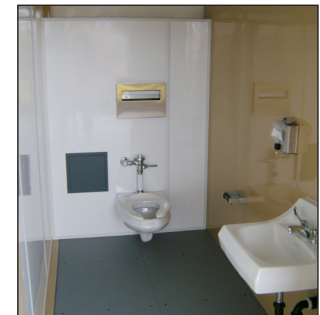

# 12' X 24' OFFICE & RESTROOM CUBE

**Your office, anywhere**

Ideal for remote environments, this 12' x 24' Office Cube includes a built-in restroom so that it can be used as a standalone unit.

***XTREME CUBES***<sup>™</sup>

## STANDARD FEATURES

- 12'w x 24'l x 10'h space frame with built-in fork pockets
- Imron polyurethane paint - Xtreme white
- 3" x 11' x 9' steel wall panels (4)
- 3" x 11' x 9' steel wall panels with 3' x 7' steel man door (2)
- 32" x 24" window
- Exterior single-phase load center and breakers
- 8' interior LED lights (2)
- 4' interior LED light
- Incandescent light fixture
- Emergency ballasts (2)
- Light switches (3)
- Exterior lights (2)
- Duplex outlets (7)
- 2-port data jacks (run to J-box) (2)
- 1.5-ton wall-mount heat pump HVAC with ductwork
- Exhaust fan
- Wall-mount toilet
- Lavatory
- Instant hot water heater
- Set of three ADA grab bars
- 1-1/8" CDX plywood flooring with 0.05" HDPE laminate
- Utilite wall paneling
- R-21 spray foam insulation in walls
- R-28 spray foam Insulation in floor
- R-35 spray foam Insulation in roof
- All plumbing parts and labor

## ABOUT XTREME CUBES

- Welded structural steel tube frame enhances the Cube's overall strength and increases options for customization.
- The standard Cube height is 10'. Cube lengths and widths are available in increments of 8', 10' and 12'.
- Modular wall panels can be easily customized with doors, windows, and other options.
- Premium components are utilized inside and out for durability and long life.
- Each Cube is engineered to your specific location conditions to withstand snow load, wind load and seismic events.
- Utility connections are preconfigured for a convenient and simple installation.
- Installation is quick and simple. When delivered, Cubes can be set in position, connected to site utilities and ready to use immediately.